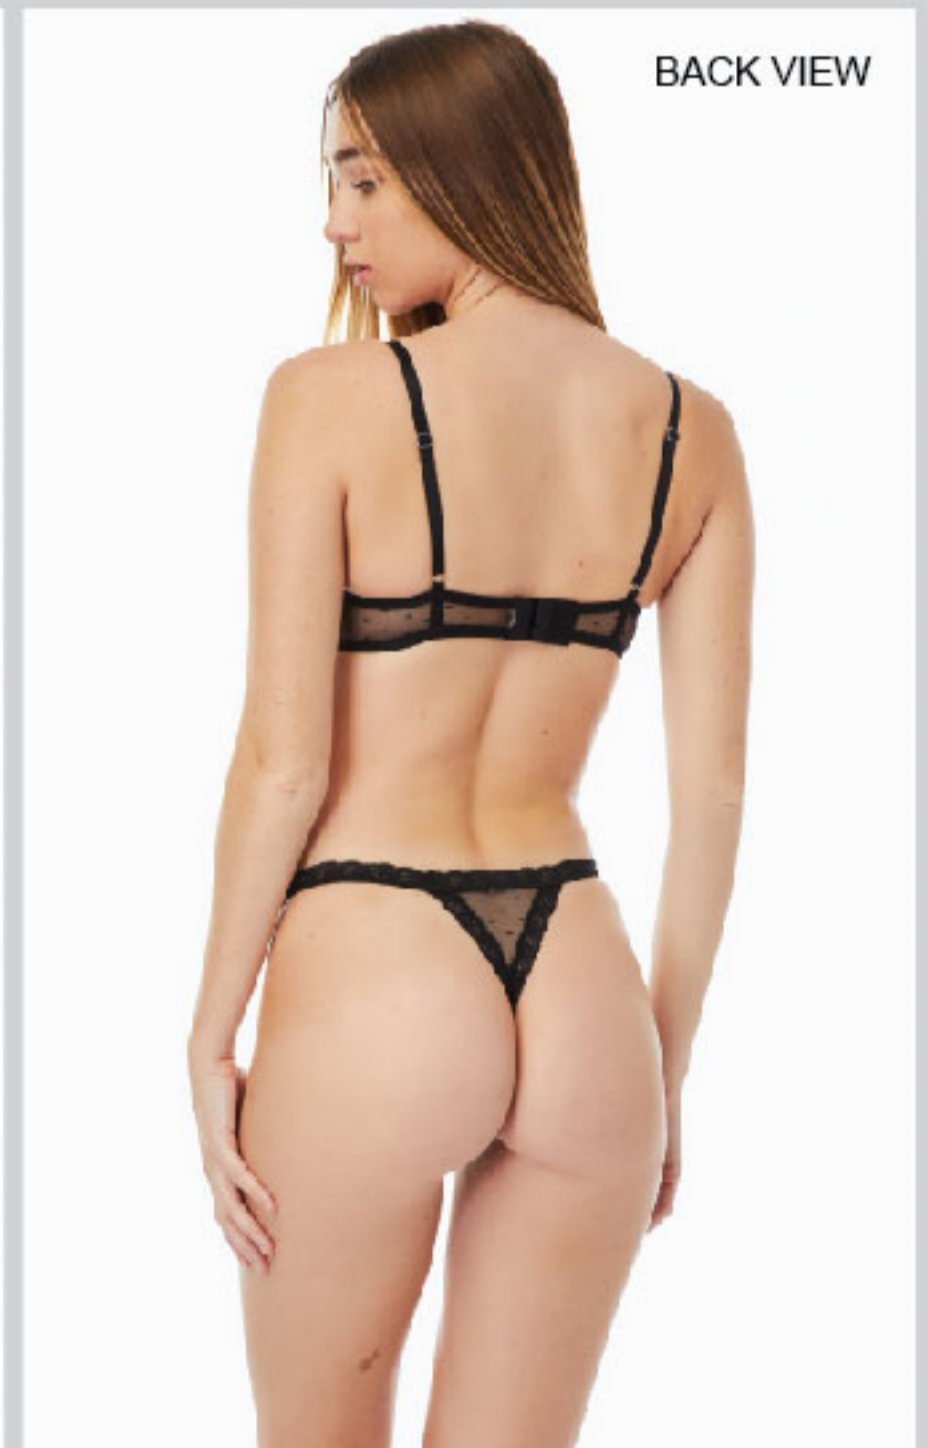

8377C, D PUSH UP / **80878** STRING
Color> 045 MAYPO/BLACK
Size> 70C-90C, 70D-90D, S-XL
Composition> 90% POLYAMIDE 10% ELASTANE