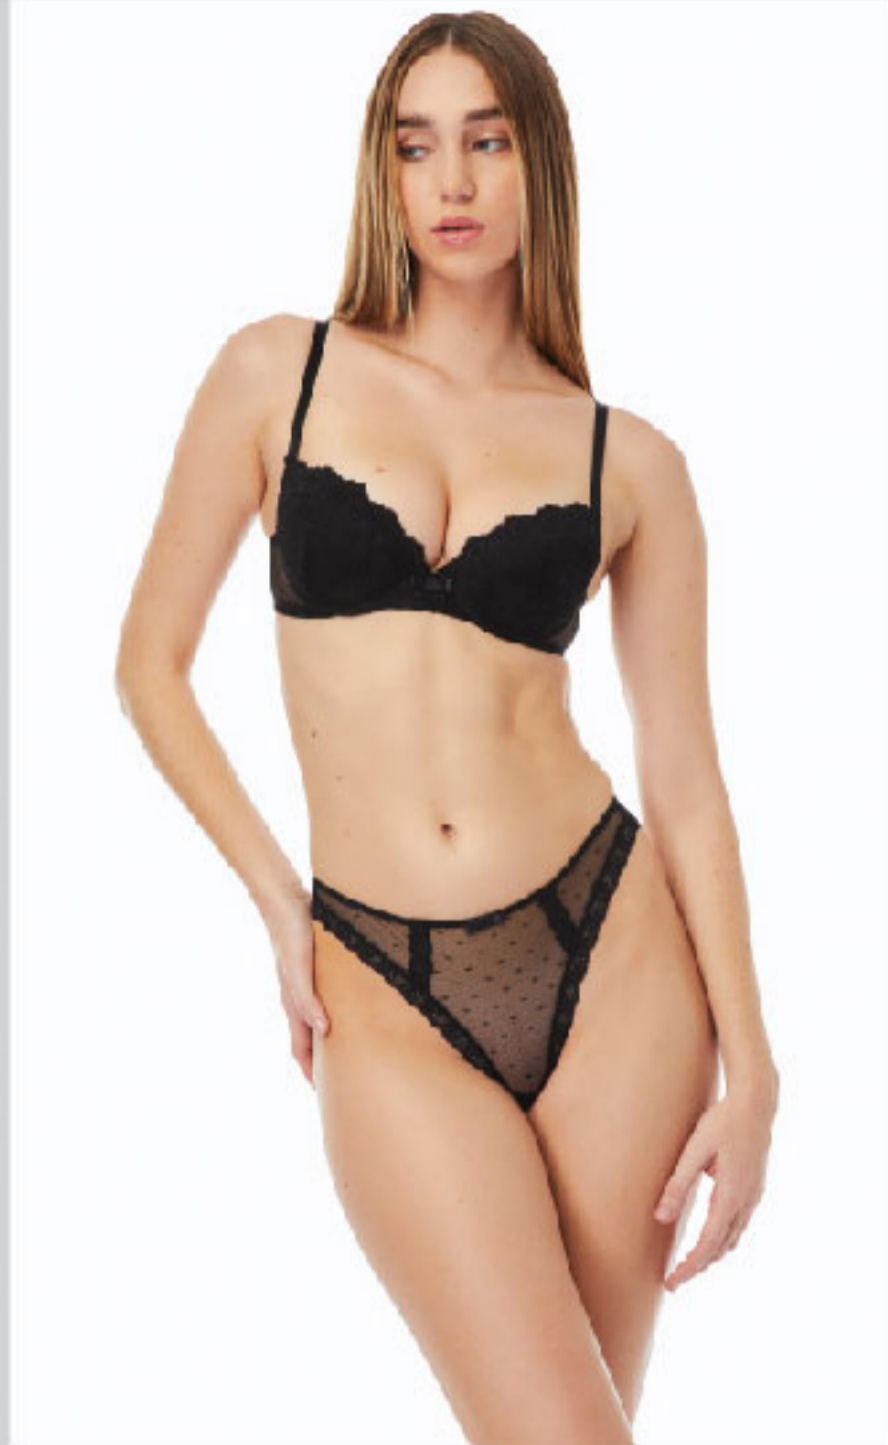

8377C, D PUSH UP / **80877** STRING
Color> 045 MAYPO/BLACK
Size> 70C-90C, 70D-90D, S-XL
Composition> 90% POLYAMIDE 10% ELASTANE