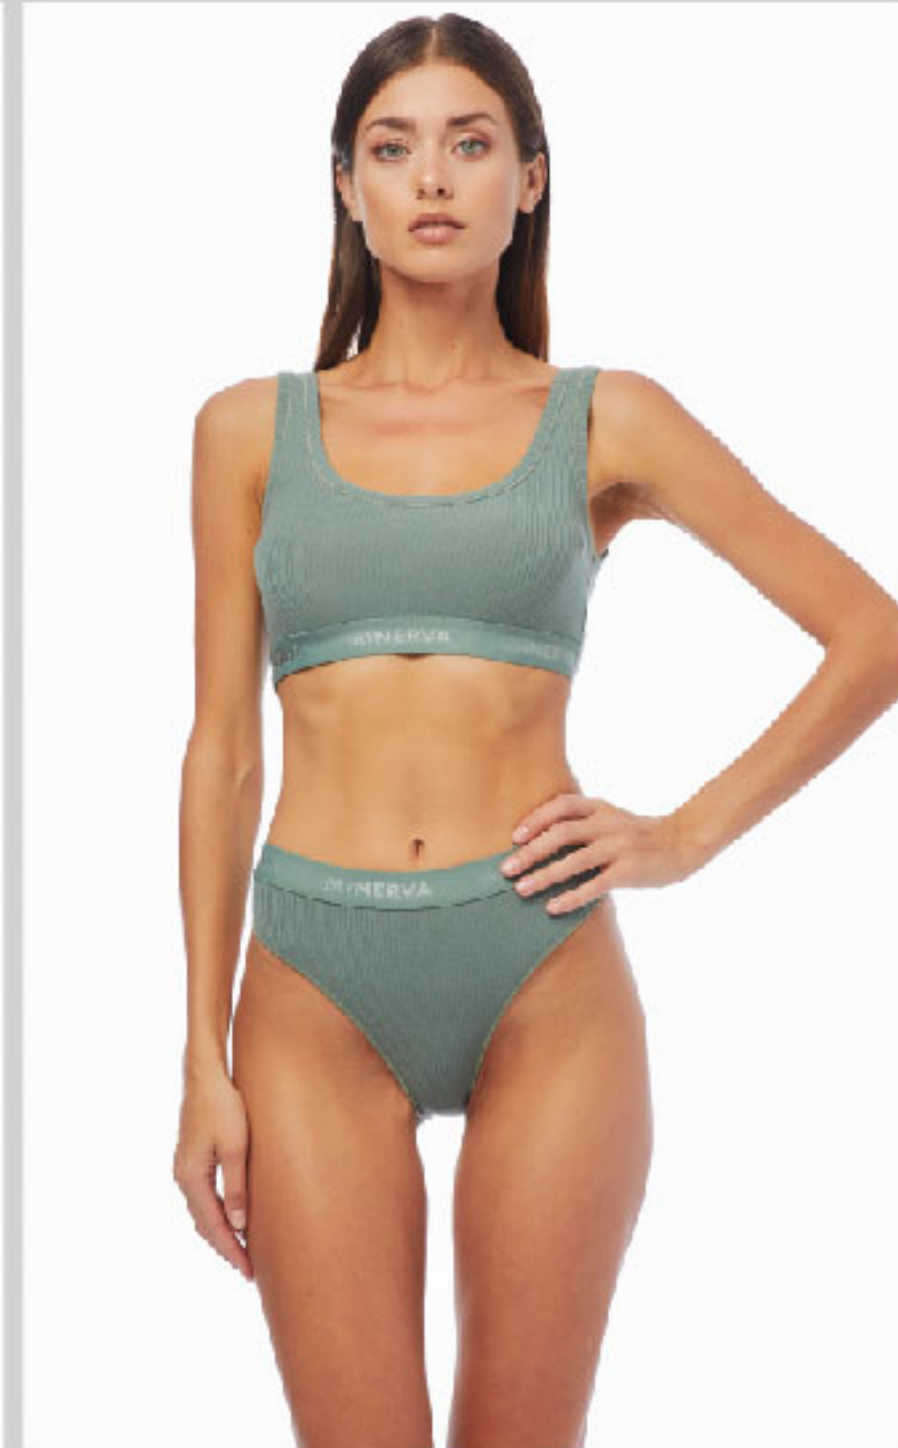

81702 TOP
Color> 538 MOKA/MOCCA
Size> XS-XL
Composition> 95% MODAL 5% ELASTAN, RIB

BACK VIEW

81703 TOP / 81705 BOTTOM - BRAZILIAN
Color> 606 MENTA/MINT
ALSO AVAILABLE 538 MOKA/MOCCA
Size> XS-XL
Composition> 95% MODAL 5% ELASTAN, RIB