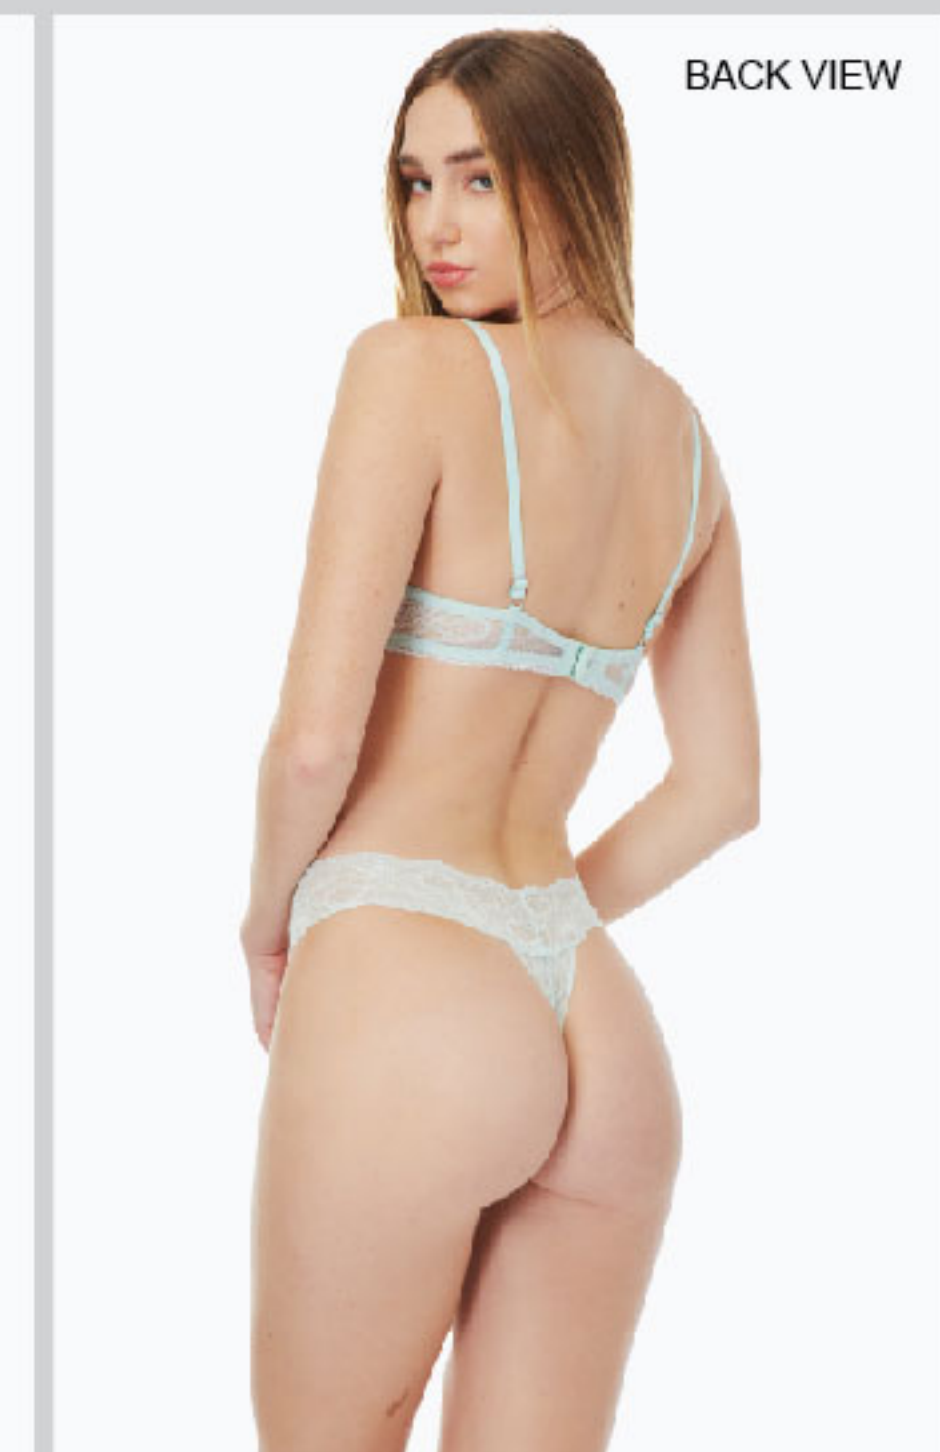

BACK VIEW

8386B TRIANGLE WIRED / 80881 THONG
Color> 283 MENTA/MINT,
ALSO AVAILABLE 323 KITPINO/YELLOW, 437 ΛΙΑΑ/LILAC
Size> 70B-85B, S/M-L/XL
Composition> 90% POLYAMIDE 10% ELASTANE