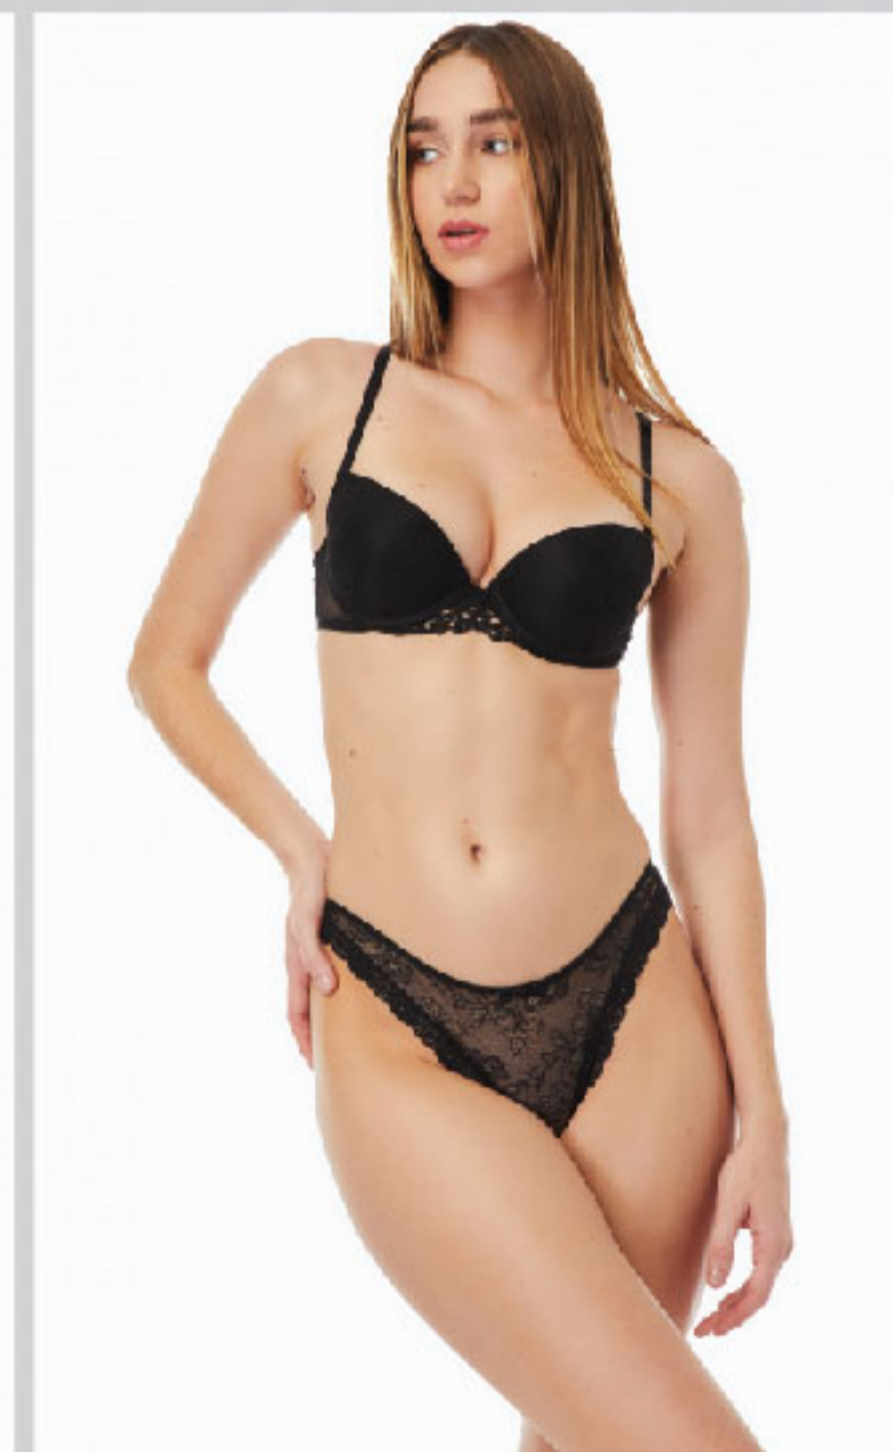

BACK VIEW

8388B, C PUSH UP / 80884 STRING

Color> 154 POZ/PINK
ALSO AVAILABLE 487 ΔEPMA/SKIN, 045 MAYPO/BLACK
Size> 70B-85B, 70C-90C, S-XL
Composition> 85% POLYAMIDE 15% ELASTANE

8388B, C PUSH UP / 80884 STRING

Color> 045 MAYPO/BLACK
ALSO AVAILABLE 487 ΔEPMA/SKIN, 154 POZ/PINK
Size> 70B-85B, 70C-90C, S-XL
Composition> 85% POLYAMIDE 15% ELASTANE