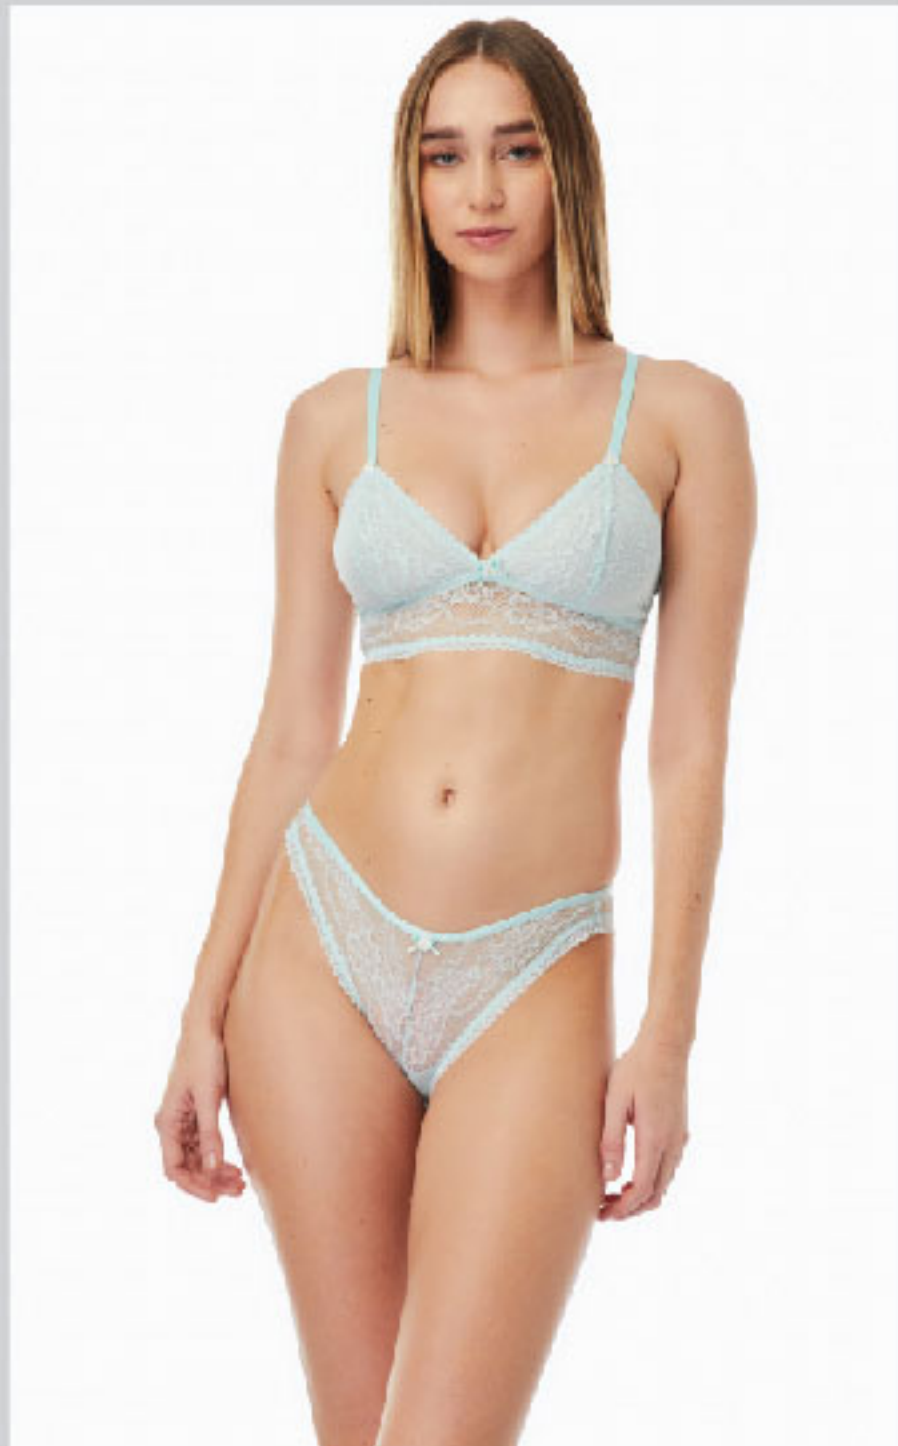

8151B TOP / 81848 CULOTTE
Color> 470 LIAA/LILAC
Size> S-XL
Composition> 96% MODAL 4% ELASTAN

8362B BRALETTE / 80883 RIO
Color> 283 MENTA/MINT,
ALSO AVAILABLE 323 KITPINO/YELLOW, 437 ΛΙΑΑ/LILAC
Size> S-XL
Composition> 90% POLYAMIDE 10% ELASTANE

BACK VIEW