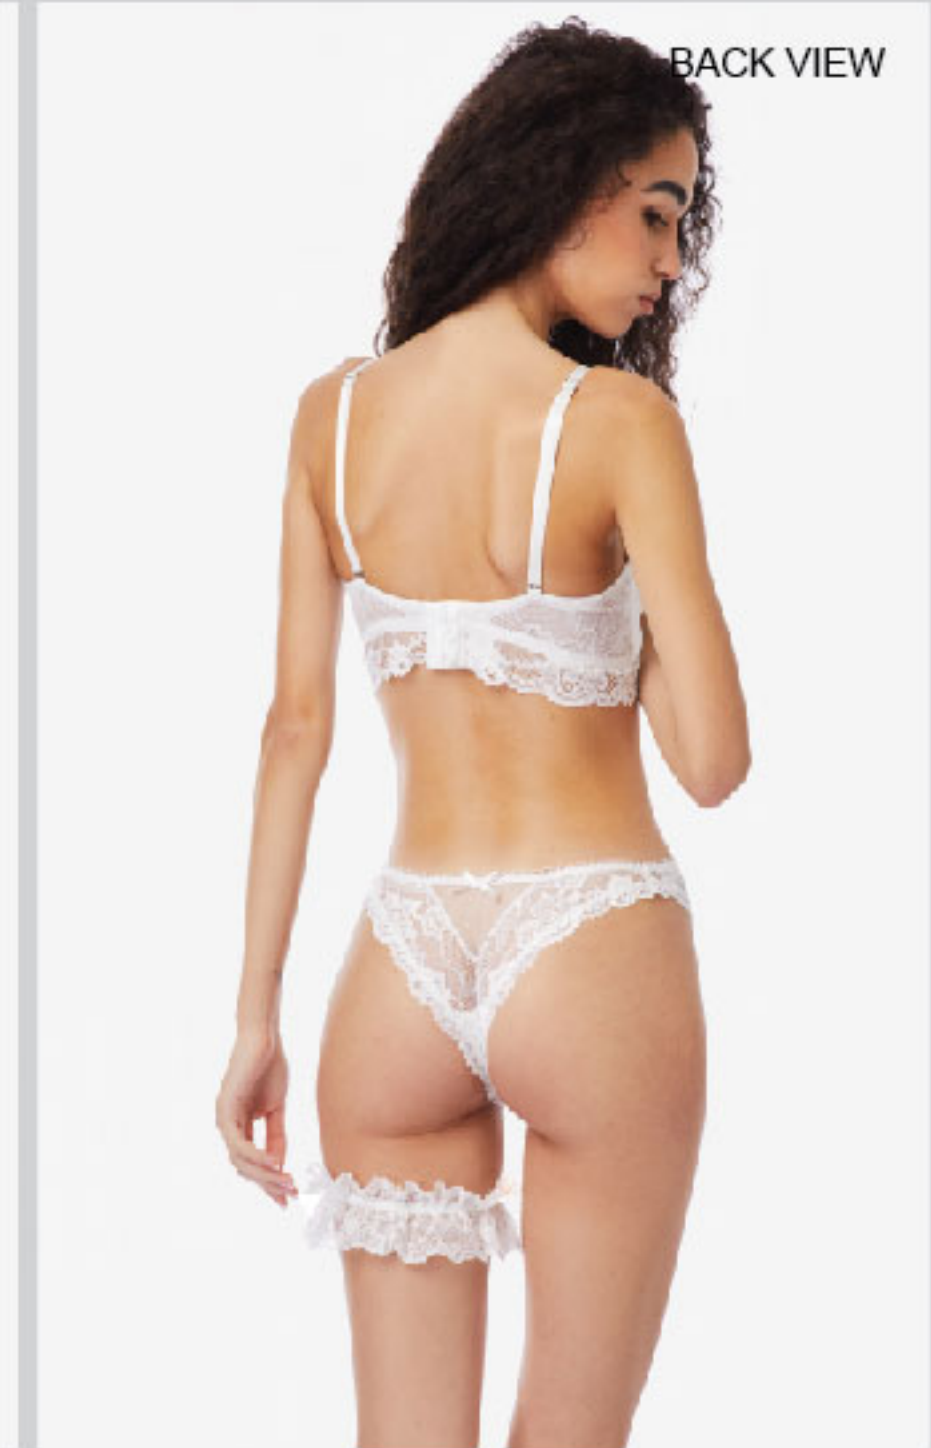

8077B STRAPLESS PUSH UP / 80893 RIO BRAZILIAN / 80894 GARTER
Color> 004 ALEYKO/OFF WHITE
Size> 70B-85B, SXL, ONE SIZE
Composition> 90% POLYAMIDE 10% ELASTANE