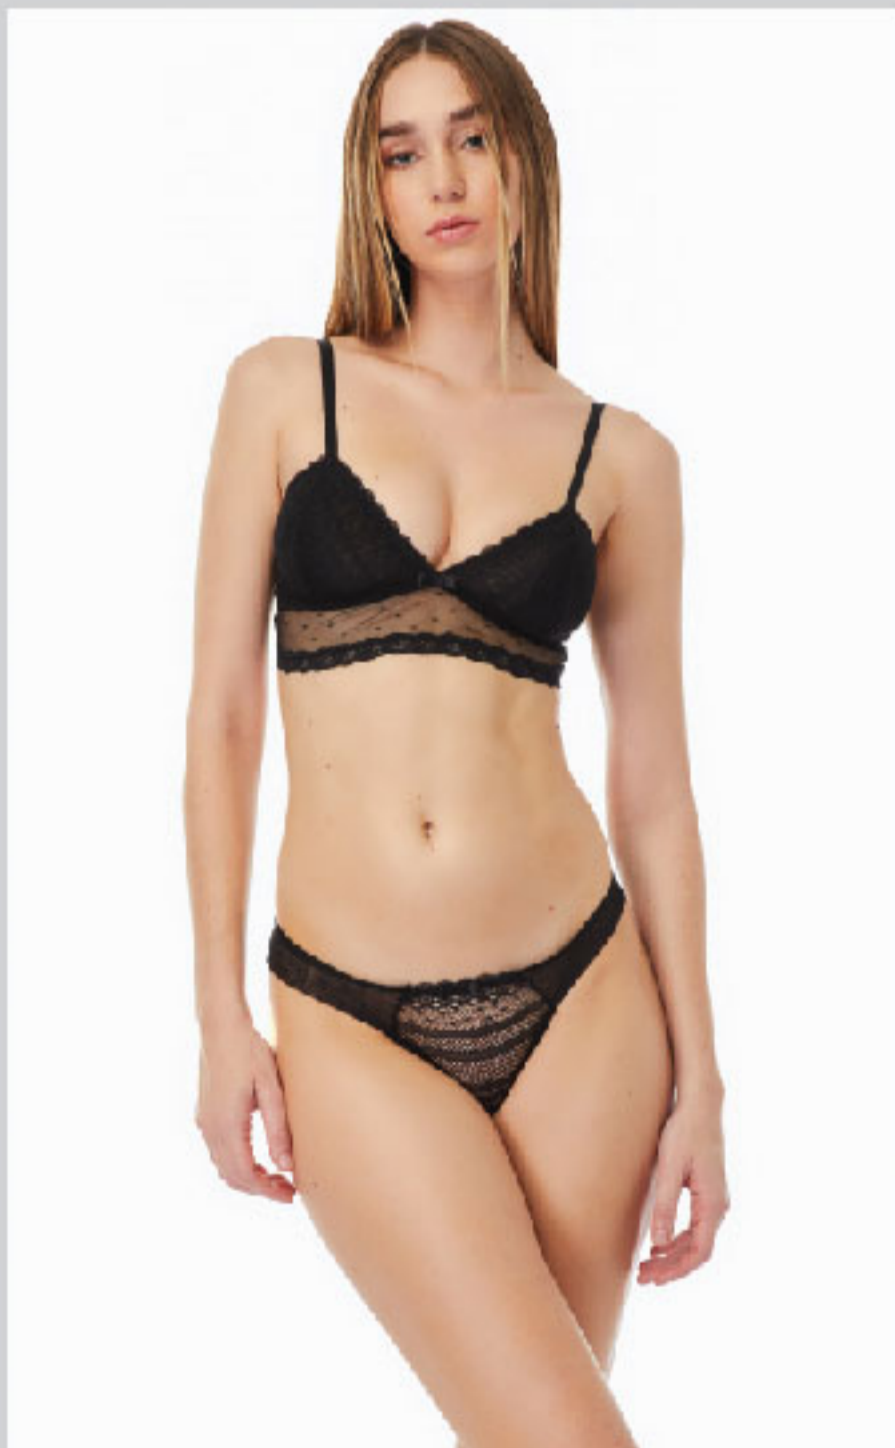

8374B BRALETTE PADDED / **80876** RIO BRAZILIAN
Color> 045 MAYPO/BLACK
Size> S-XL
Composition> 90% POLYAMIDE 10% ELASTANE