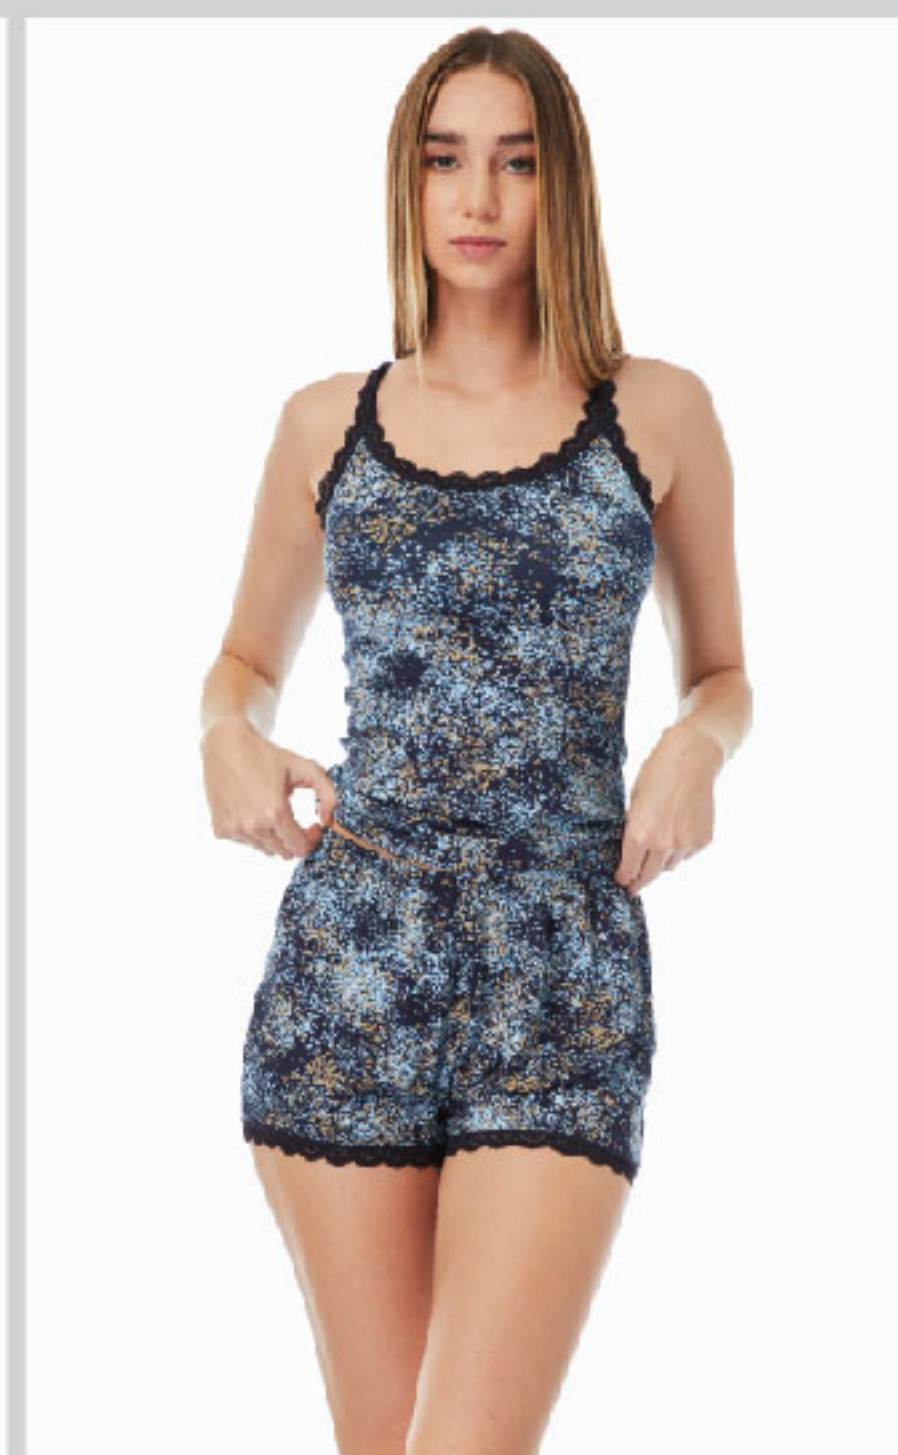

81841 TOP / 81845 SHORTS
Color> 035 ΜΑΡΙΝ SPLASHES/MARINE SPLASHES
Size> S-XL
Composition> 96% MODAL 4% ELASTAN